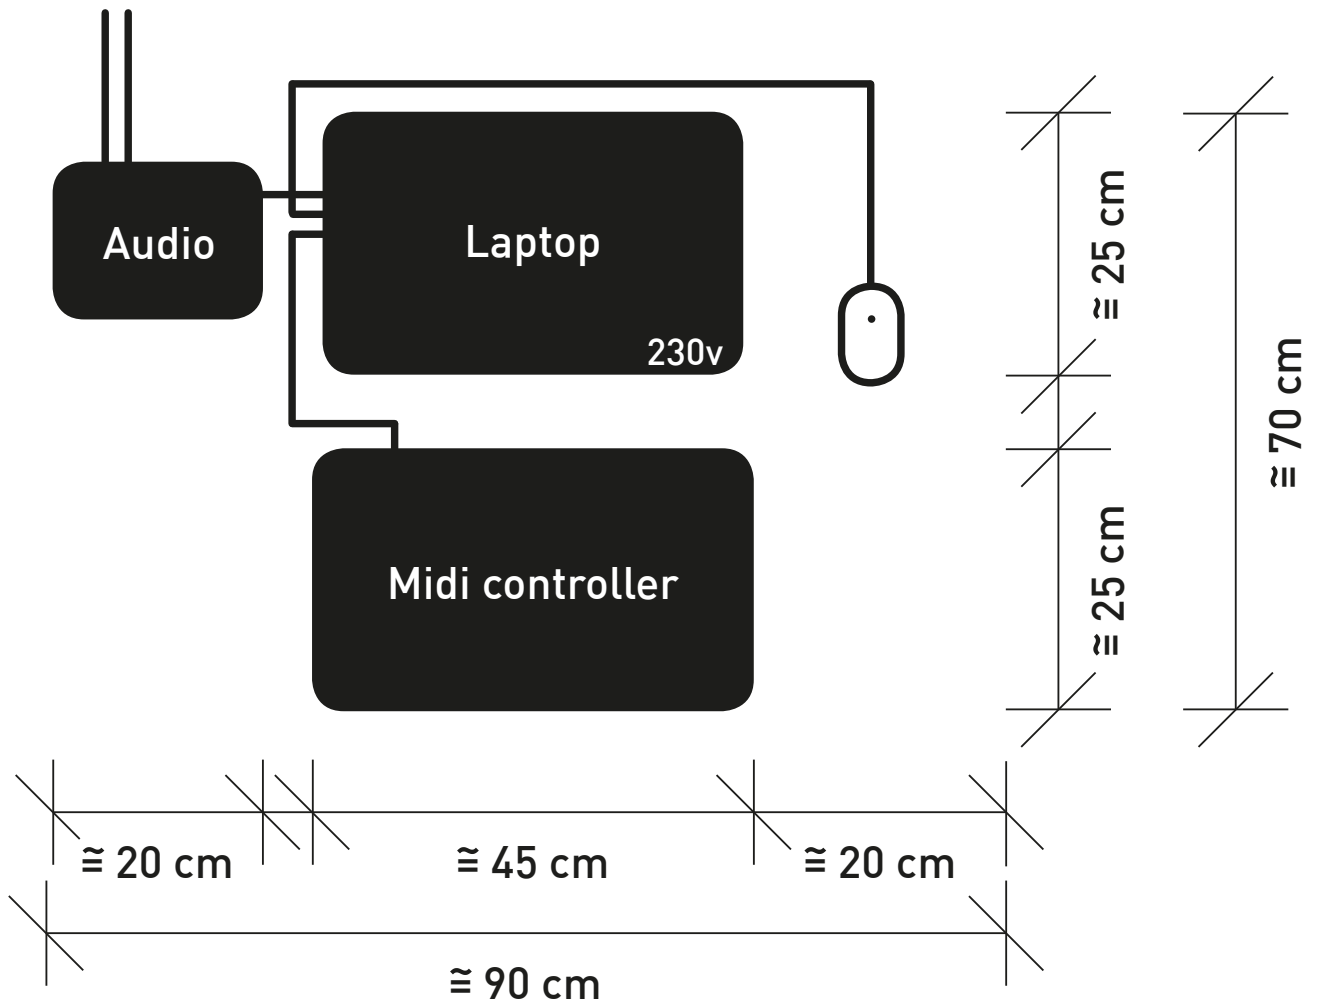

RAILSTER TECNICAL RIDER

Railster use:
MacBook Pro 24", Akai Mpd32, M-Audio Firewire.

Audio output: RCA.

Mobile: +39 348 09 61 673
E-mail: uliana.andrea@gmail.com